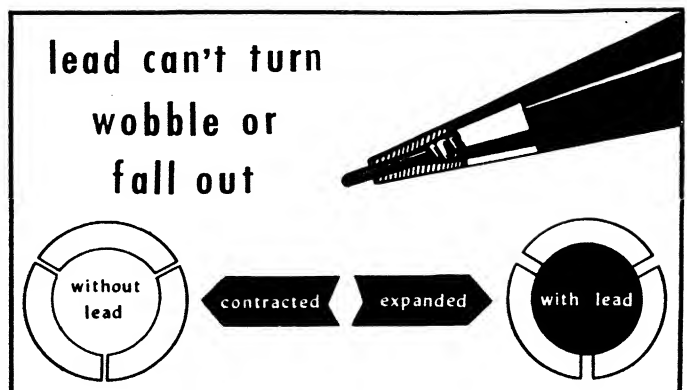

THE "GRIP-TITE" TIP